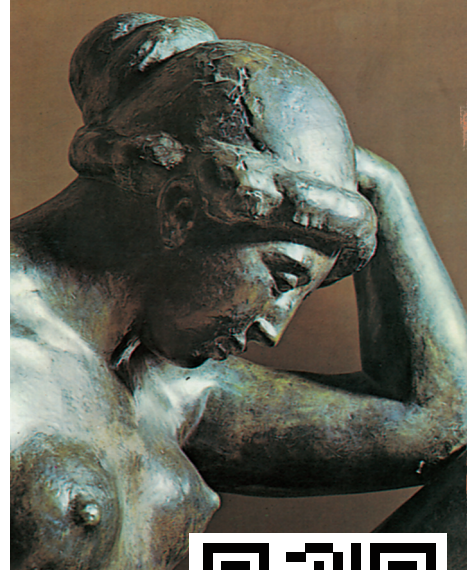

ARCHITECTURAL HERITAGE

TURNER

SCULPTURE 58

REMBRANDT

MAILLOL SCULPTURE

DEGAS

CIRCLE OF LIGHT

STEINBERG

ECCE HOMO

VASARELY

HENRY MOORE

GENESIS OF A SCULPTURE

VICTOR HUGO DRAWINGS

ROYAL ROCOCO

ART HOPPING

FROM FILM TO FILM